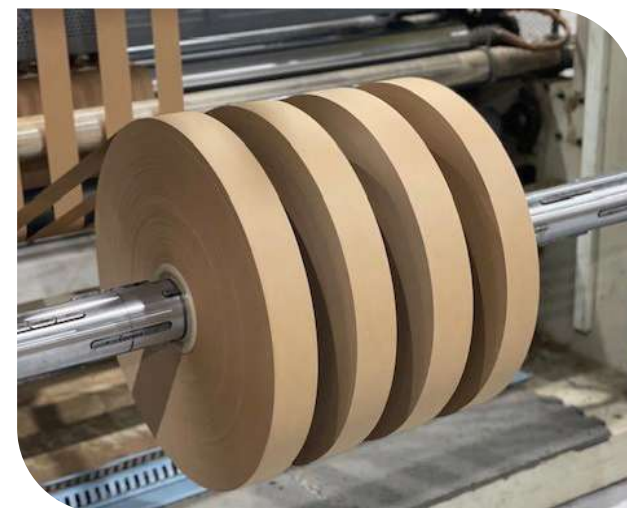

For questions, a price request or a quote: 819-372-5580 or info@frontenacgroupe.com.